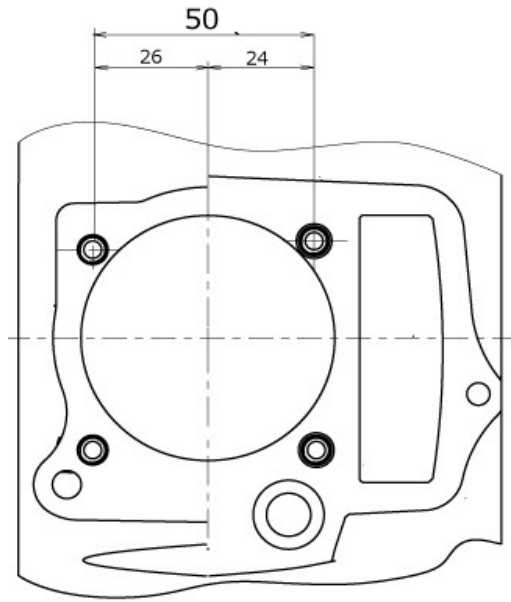

DAYTONA
DT125 Narrow-pitch parts list

2022/3/9