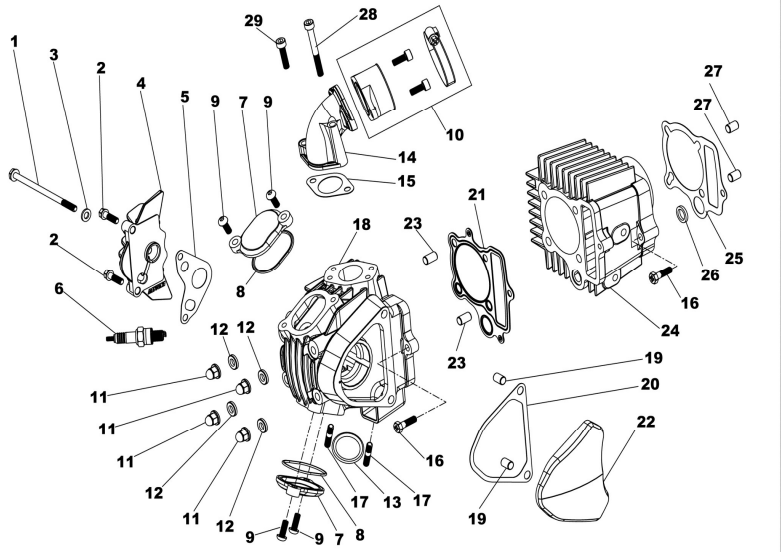

DAYTONA

DT125 Narrow-pitch parts list

2022/3/9

CYLINDER HEAD

DT150 CYLINDER HEAD

v3

Ref No.	Part No.	English Description	Qty	Remark
1	83693	BOLT M6 × 110	1	
2	83716	BOLT M6 × 20	2	
3	83694	WASHER 6.5 × 1 × 12	1	
4	84386	COVER, R.CYLINDER HEAD SIDE	1	
5	84400	GASKET, CYLINDER HEAD RIGHT COVER	1	
6	84650	SPARK PLUG, CR8HSA	1	
7	84667	COVER ASSY, VALVE CHAMBER	2	
8	84668	O-RING,TAPPET COVER	2	
9	32784	BOLT M6 × 15	4	
10	46758	RUBBER MANIFOLD SET, PE28	(1)	
11	83700	NUT M7	4	
12	83702	WASHER 7.3 × 2.5 × 14(Cu)	4	
13	84800	EXHAUST GASKET	(1)	
14	84387	INTAKE MANIFOLD	(1)	
15	84358	GASKET,INTAKE	1	
16	83705	BOLT M6 × 23	2	
17	83703	STUD M6 × 32	2	
18	84337	CYLINDER HEAD	1	For narrow-pitch
19	83712	DOWEL PIN 8 × 12 × 6.3	2	
20	84401	GASKET, CYLINDER HEAD LEFT COVER	1	
21	88013	GASKET , CYLINDER HEAD	1	For narrow-pitch
22	84385	COVER,LCYLINDER HEAD SIDE	1	
23	83709	LOCATING DOWEL 8 × 14 × 7	2	
24	83678-S	CYLINDER	1	For narrow-pitch
25	87419	GASKET , CYLINDER BASE	1	For narrow-pitch
26	83717	RUBBER GASKET	1	
27	83712	DOWEL PIN 8 × 12 × 7	2	
28	32788	BOLT M6 × 55	1	
29	84402	BOLT M6 × 25	1