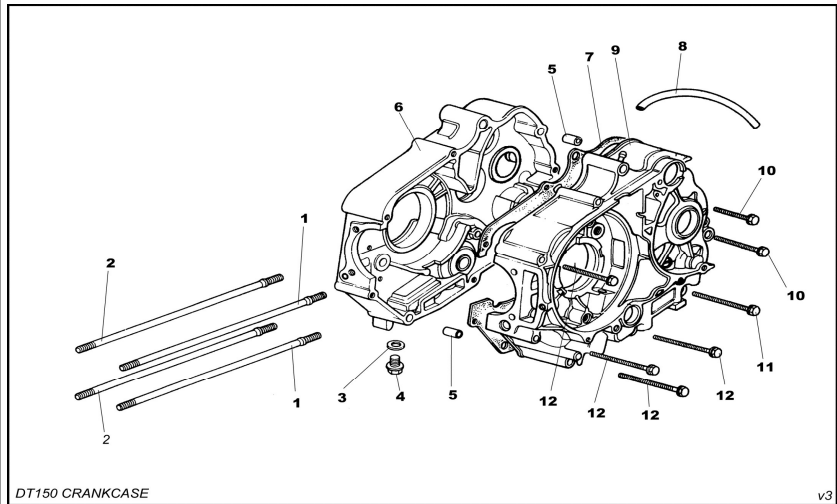

DAYTONA

DT125 Narrow-pitch parts list

2022/3/9

CRANKCASE

Ref No.	Part No.	English Description	Qty	Remark
1	84680	STUD BOLT A (L209)	2	
2	83753	STUD BOLT B (L203)	2	
3	83755	OIL DRAIN PLUG M12 × 1.5	1	
4	83754	WASHER 12.5 × 1.5 × 20	1	
5	83720	LOCATING DOWEL 10 × 14	2	
6	88014	[Discontinue] RIGHT SIDE CRANK CASE(SMALL HOLE)	1	Discontinue
7	84682	GASKET, CRANKCASE	1	
8	83758	TIE-IN, BREATHER TUBE	(1)	
9	88015	[Discontinue] LEFT SIDE CRANK CASE(SMALL HOLE)	1	Discontinue
10	83759	BOLT M6 × 60	2	
11	83760	BOLT M6 × 45	1	
12	83761	BOLT M6 × 65	4