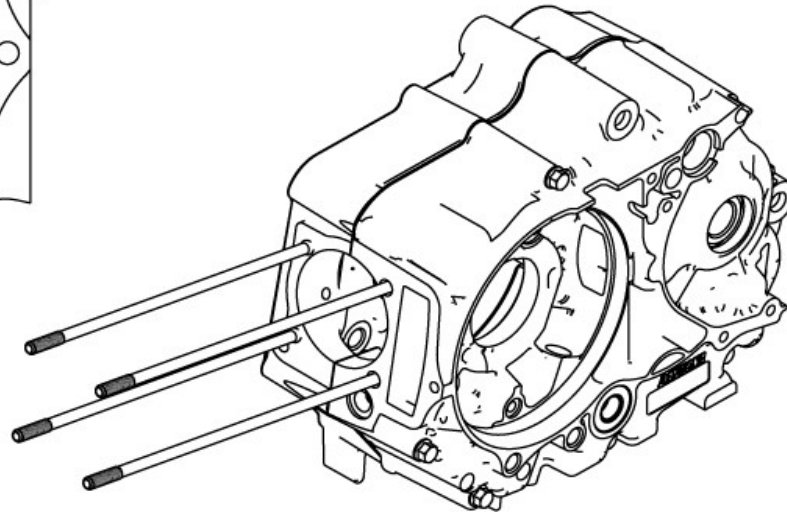

Narrow-pitch 125

VIEW →