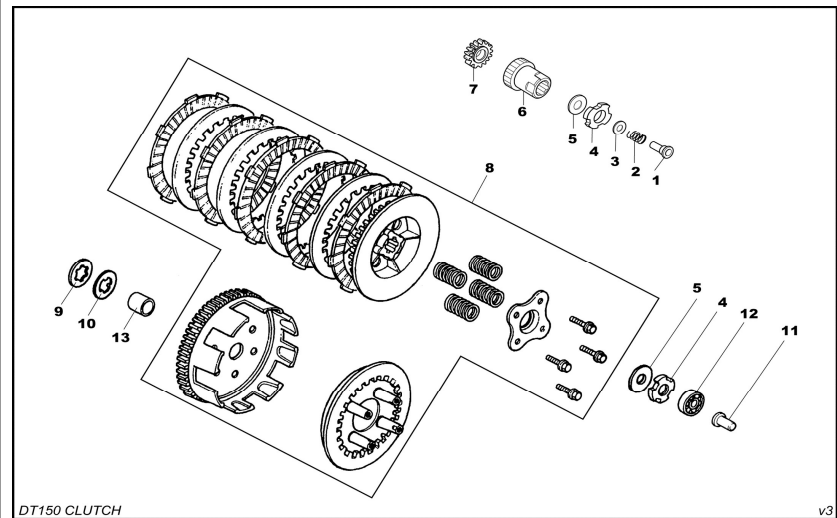

## DT125 Narrow-pitch parts list

2022/3/9

### CLUTCH

Ref No.	Part No.	English Description	Qty	Remark
1	84309	OIL THROUGH	1	
2	83714	SPRING, OIL THROUGH	1	
3	84225	WASHER M6 (SUS)	1	
4	83768	LOCK NUT M14 × 1	1	
5	83769	SPRING WASHER	1	
6	84687	DRIVE GEAR 18T	1	
7	84688	PUMP DRIVE GEAR	1	
8	84865	CLUTCH ASSEMBLY	1	
9	83772	SPLINE WASHER, CLUTCH	1	
10	83773	FIXING RING, CLUTCH	1	
11	83787	PUSH ROD, CLUTCH	1	
12	83786	BEARING (6000)	1	
13	83774	SLEEVE, CLUTCH	1	