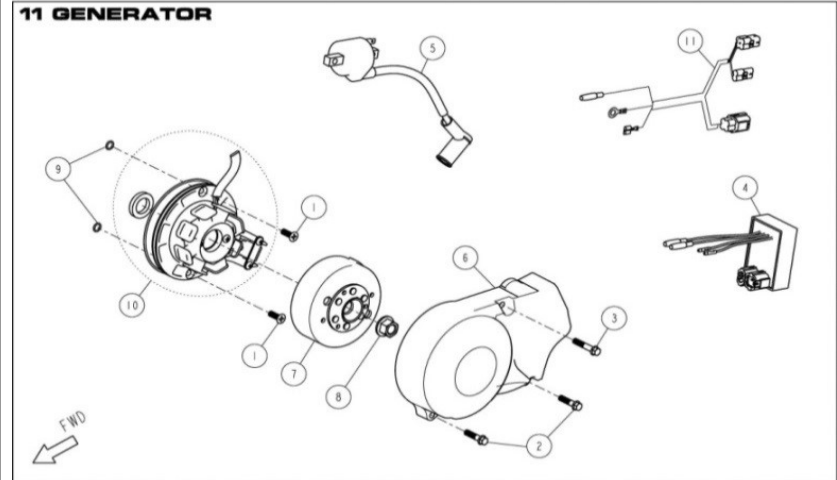

DAYTONA

DT125 Narrow-pitch parts list

2022/3/9

MAGNETO COMP

Ref No.	Part No.	English Description	Qty	Remark
1	86461	BOLT, CROSS RECESSED COUNTERSUNK M6x15	2	
2	86464	BOLT, HEXAGON FLANGE M6x25	2	
3	86472	BOLT, HEXAGON FLNAGE M6x32	1	
4	87349	BOX, CDI	1	
5	86426	COIL, IGN ITION	1	
6	84684	MAGNET COVER, SHOT BLAST	1	
7	86431	FLYWHEE MAGNET COMP	1	
8	83763	NUT,M10	1	
9	86479	O-RING, Φ6.5xΦ1.8	2	
10	86430	STATOR ASSY,	1	
11	86428	WIRE HERNESS,	1	
12	87189	REGULATE RECTIFIER	1