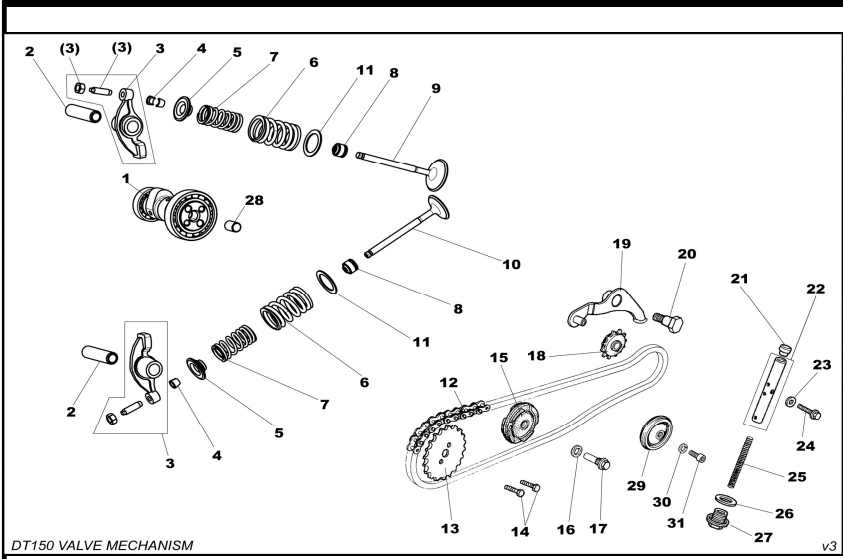

### VALVE MECHANISM

Ref No.	Part No.	English Description	Qty	Remark
1	84428	CAMSHAFT COMP	1	
2	84334	SHAFT VALVE ROCKER ARM	2	
3	84669	ASSEMBLY, VALVE ROCKER ARM	2	
4	26550	VALVE COTTER SET(4)	1	
5	26553	RETAINER SET(2)	1	
6	84399	VALVE SPRING OUTER	2	
7	84398	VALVE SPRING INNER	2	
8	84336	VALVE STEM SEAL	2	
9	84371	INTAKE.VALVE	1	
10	84372	EXHAUST.VALVE	1	
11	84670	SPRING,SEAT	2	
12	84388	TIMING CHAIN ASSY (86)	1	
13	83725	TIMING DRIVEN SPROCKET	1	
14	83726	BOLT M5 × 12	2	
15	84644	CHAIN GUIDE ROLLER GROUP (45)	1	
16	83729	WASHER 8.5 × 1.5 × 14	1	
17	83730	PIN, CAM CHAIN GUIDE ROLLER	1	
18	84645	TENSIONER ROLLER ASSY	1	
19	83859	TENSIONER LEVER COMP	1	
20	83734	AXLE, CAM CHAIN TENSIONER LEVER	1	
21	83735	CHAIN TENSIONER PUSH ROD HEAD	1	
21&22	83736	TENSIONER PUSH ROD ASSEMBLY	1	
23	83737	WASHER 6.5 × 1.5 × 12	1	
24	83738	BOLT M6 × 18	1	
25	83739	SPRING, TENSION PUSH ROD	1	
26	83740	WASHER 14.2 × 1.5 × 20	1	
27	83741	SEALING PLUG M14 × 1.5	1	
28	83747	LOCATING DOWEL 8 × 12X6.3	1	
29	84643	OIL PUMP DRIVE SPROCKET	1	
30	84671	WASHER(FOR CHAIN ROLER SIDE)	1	
31	84672	SCREW,OIL PUMP SPROCKET	1	

### CLUTCH

Ref No.	Part No.	English Description	Qty	Remark
1	84309	OIL THROUGH	1	
2	83714	SPRING, OIL THROUGH	1	
3	84225	WASHER M6 (SUS)	1	
4	83768	LOCK NUT M14 × 1	1	
5	83769	SPRING WASHER	1	
6	84687	DRIVE GEAR 18T	1	
7	84688	PUMP DRIVE GEAR	1	
8	84865	CLUTCH ASSEMBLY	1	
9	83772	SPLINE WASHER, CLUTCH	1	
10	83773	FIXING RING, CLUTCH	1	
11	83787	PUSH ROD, CLUTCH	1	
12	83786	BEARING (6000)	1	
13	83774	SLEEVE, CLUTCH	1	