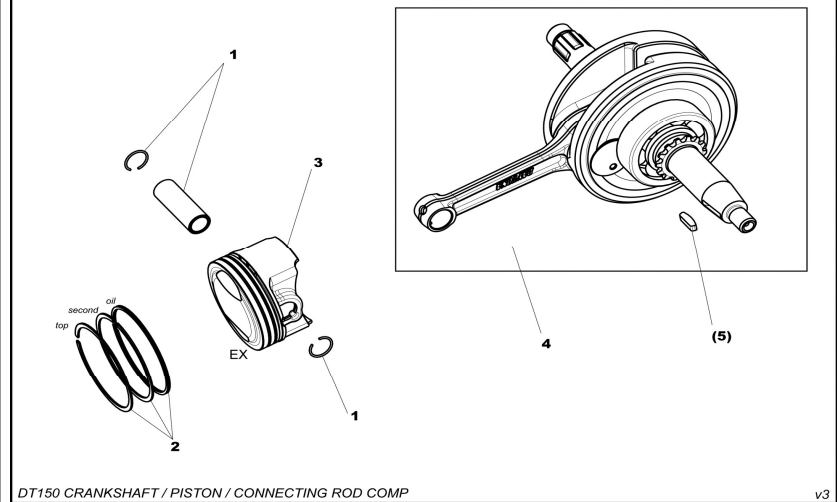

### VALVE MECHANISM

Ref No.	Part No.	English Description	Qty	Remark
1	84428	CAMSHAFT COMP	1	
2	84334	SHAFT VALVE ROCKER ARM	2	
3	84669	ASSEMBLY, VALVE ROCKER ARM	2	
4	26550	VALVE COTTER SET(4)	1	
5	26553	RETAINER SET(2)	1	
6	84399	VALVE SPRING OUTER	2	
7	84398	VALVE SPRING INNER	2	
8	84336	VALVE STEM SEAL	2	
9	84371	INTAKE.VALVE	1	
10	84372	EXHAUST.VALVE	1	
11	84670	SPRING,SEAT	2	
12	84388	TIMING CHAIN ASSY (86)	1	
13	83725	TIMING DRIVEN SPROCKET	1	
14	83726	BOLT M5 × 12	2	
15	84644	CHAIN GUIDE ROLLER GROUP (45)	1	
16	83729	WASHER 8.5 × 1.5 × 14	1	
17	83730	PIN, CAM CHAIN GUIDE ROLLER	1	
18	84645	TENSIONER ROLLER ASSY	1	
19	83859	TENSIONER LEVER COMP	1	
20	83734	AXLE, CAM CHAIN TENSIONER LEVER	1	
21	83735	CHAIN TENSIONER PUSH ROD HEAD	1	
21&22	83736	TENSIONER PUSH ROD ASSEMBLY	1	
23	83737	WASHER 6.5 × 1.5 × 12	1	
24	83738	BOLT M6 × 18	1	
25	83739	SPRING, TENSION PUSH ROD	1	
26	83740	WASHER 14.2 × 1.5 × 20	1	
27	83741	SEALING PLUG M14 × 1.5	1	
28	83747	LOCATING DOWEL 8 × 12X6.3	1	
29	84643	OIL PUMP DRIVE SPROCKET	1	
30	84671	WASHER(FOR CHAIN ROLER SIDE)	1	
31	84672	SCREW,OIL PUMP SPROCKET	1	

### CRANKCASE

Ref No.	Part No.	English Description	Qty	Remark
1	84680	STUD BOLT A (L209)	2	
2	83753	STUD BOLT B (L203)	2	
3	83755	OIL DRAIN PLUG M12 × 1.5	1	
4	83754	WASHER 12.5 × 1.5 × 20	1	
5	83720	LOCATING DOWEL 10 × 14	2	
6	88014	<b>[Discontinue]</b> RIGHT SIDE CRANK CASE(SMALL HOLE)	1	Discontinue
7	84682	GASKET, CRANKCASE	1	
8	83758	TIE-IN, BREATHER TUBE	(1)	
9	88015	<b>[Discontinue]</b> LEFT SIDE CRANK CASE(SMALL HOLE)	1	Discontinue
10	83759	BOLT M6 × 60	2	
11	83760	BOLT M6 × 45	1	
12	83761	BOLT M6 × 65	4	

### CRANKSHAFT/PISTON/CONNECTING ROD COMP

Ref No.	Part No.	English Description	Qty	Remark
1	87510	PISTON PIN	1	
1	87508	CLIP	2	
2	84396	PISTON RING COMP	1	
3	89205	PISTON 54mm	1	
4	88016	CRANKSHAFT COMP.CONNECTING ROD	1	
5	83920	SEMICIRCULAR KEY 4 × 12.5	(1)	