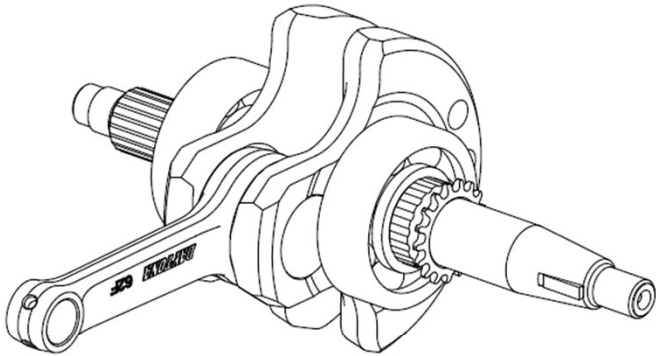

### Reinforced & Lightweight Crankshaft Assy 4speed , 62mm Stroke

Please use the included O-ring.  
( Part Number: #80560 )

#### Recommended parts when replacing this crankshaft

**#88710**  
GASKET SET, ANIMA 4VALVE

**#81447**  
SEAL KIT, ANIMA 4VALVE  
(#80560 is also included in the kit)

### Reinforced & Lightweight Crankshaft Assy 4speed , 62mm Stroke

Veillez utiliser le joint torique fourni.  
( Référence pièce : #80560 )