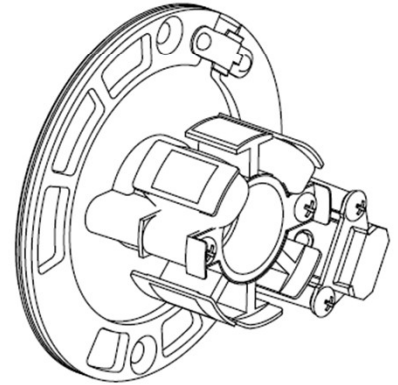

### Reinforced & Lightweight Crankshaft Assy 4speed , 62mm Stroke

Please use the included O-ring.  
( Part Number: #80560 )

#### Recommended parts when replacing this crankshaft

**#88710**  
GASKET SET, ANIMA 4VALVE

**#81447**  
SEAL KIT, ANIMA 4VALVE  
(#80560 is also included in the kit)

### Reinforced & Lightweight Crankshaft Assy 4speed , 62mm Stroke

Veillez utiliser le joint torique fourni.  
( Référence pièce : #80560 )