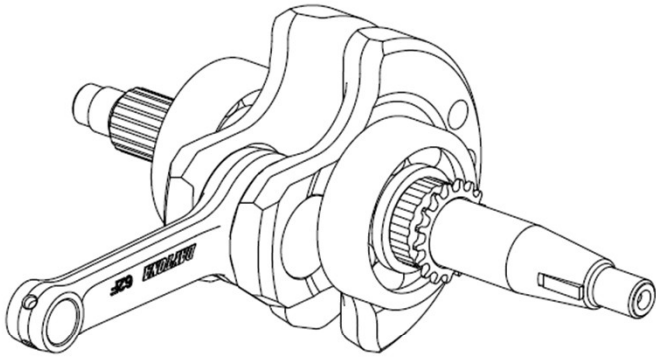

### Reinforced & Lightweight Crankshaft Assy 4speed , 62mm Stroke

Please use the included O-ring.  
( Part Number: #80560 )

#### Recommended parts when replacing this crankshaft

**#88710**  
GASKET SET, ANIMA 4VALVE

**#81447**  
SEAL KIT, ANIMA 4VALVE  
(#80560 is also included in the kit)

### Reinforced & Lightweight Crankshaft Assy 4speed , 62mm Stroke

Veillez utiliser le joint torique fourni.  
( Référence pièce : #80560 )