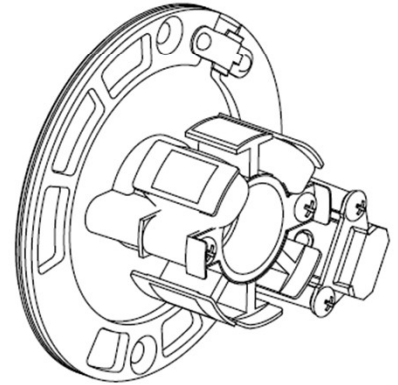

### Reinforced & Lightweight Crankshaft Assy 4speed , 62mm Stroke

Please use the included O-ring.  
( Part Number: #80560 )

#### Recommended parts when replacing this crankshaft

**#88710**  
GASKET SET, ANIMA 4VALVE

**#81447**  
SEAL KIT, ANIMA 4VALVE  
(#80560 is also included in the kit)

### Reinforced & Lightweight Crankshaft Assy 4speed , 62mm Stroke

Veillez utiliser le joint torique fourni.  
( Référence pièce : #80560 )

#### Pièces recommandées lors du remplacement de ce vilebrequin

#88710  
GASKET SET, ANIMA 4VALVE

#81447  
SEAL KIT, ANIMA 4VALVE  
(#80560 est inclus dans le kit)